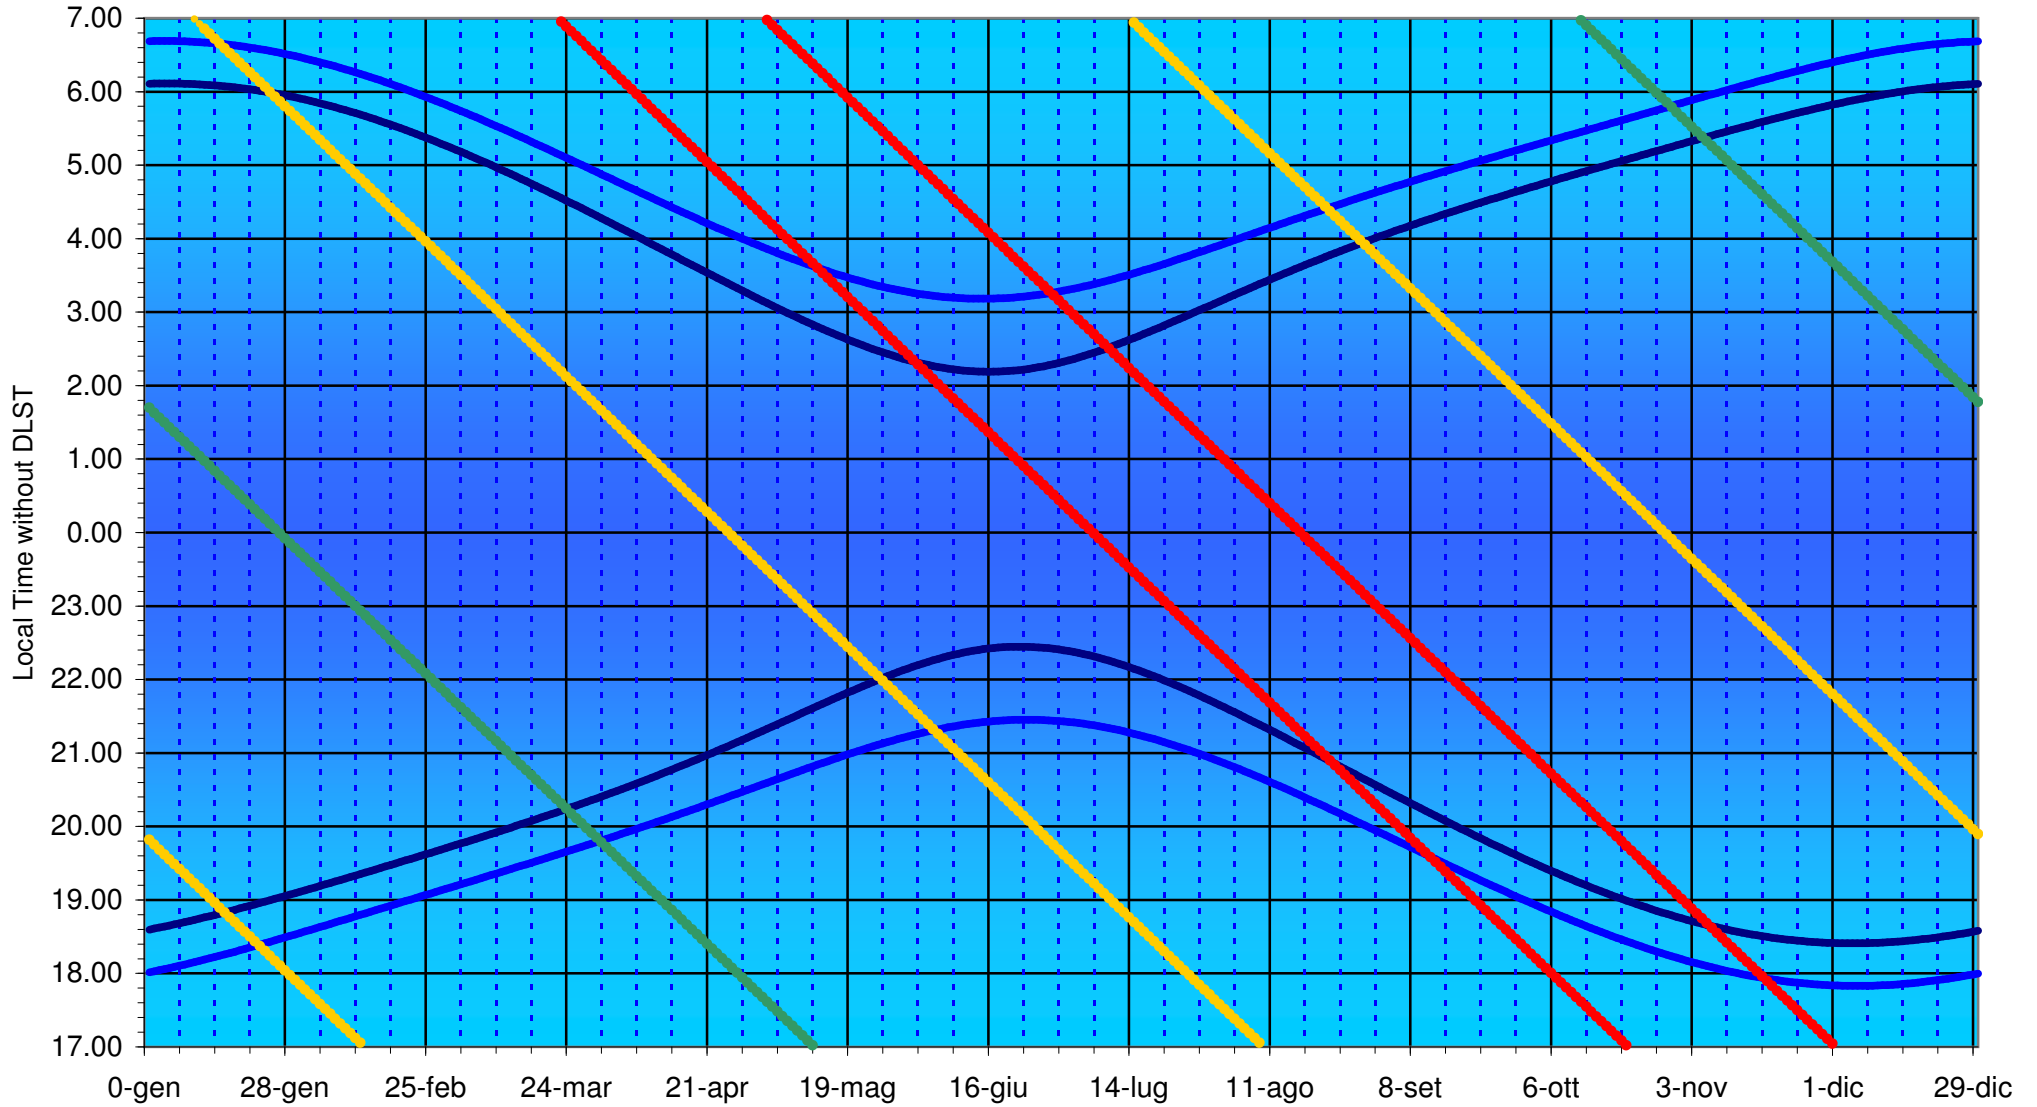

SZ Lyn

Red line = star's height 0°

Yellow line = star's height 30°

Green line = star's transit at the meridian