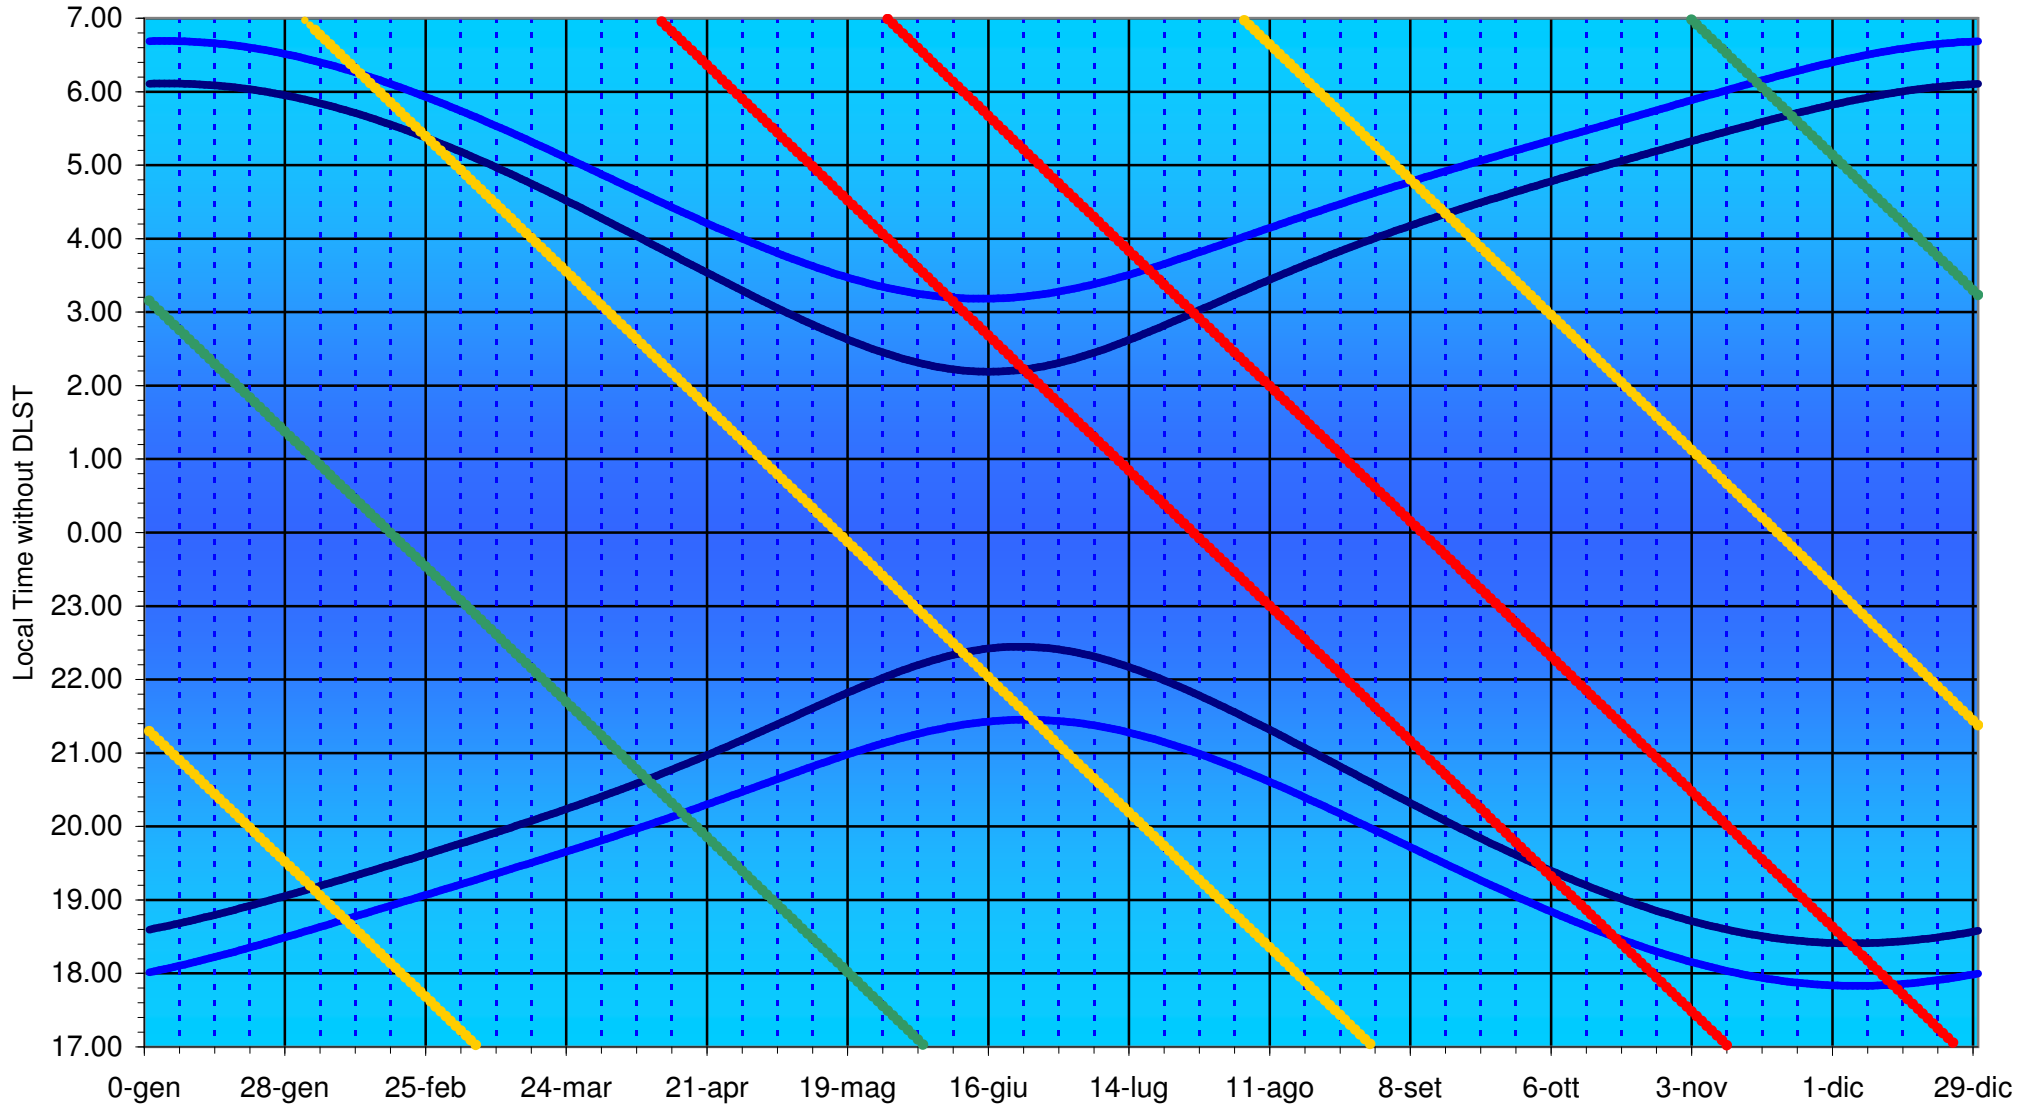

AE Uma

Red line = star's height 0°

Yellow line = star's height 30°

Green line = star's transit at the meridian