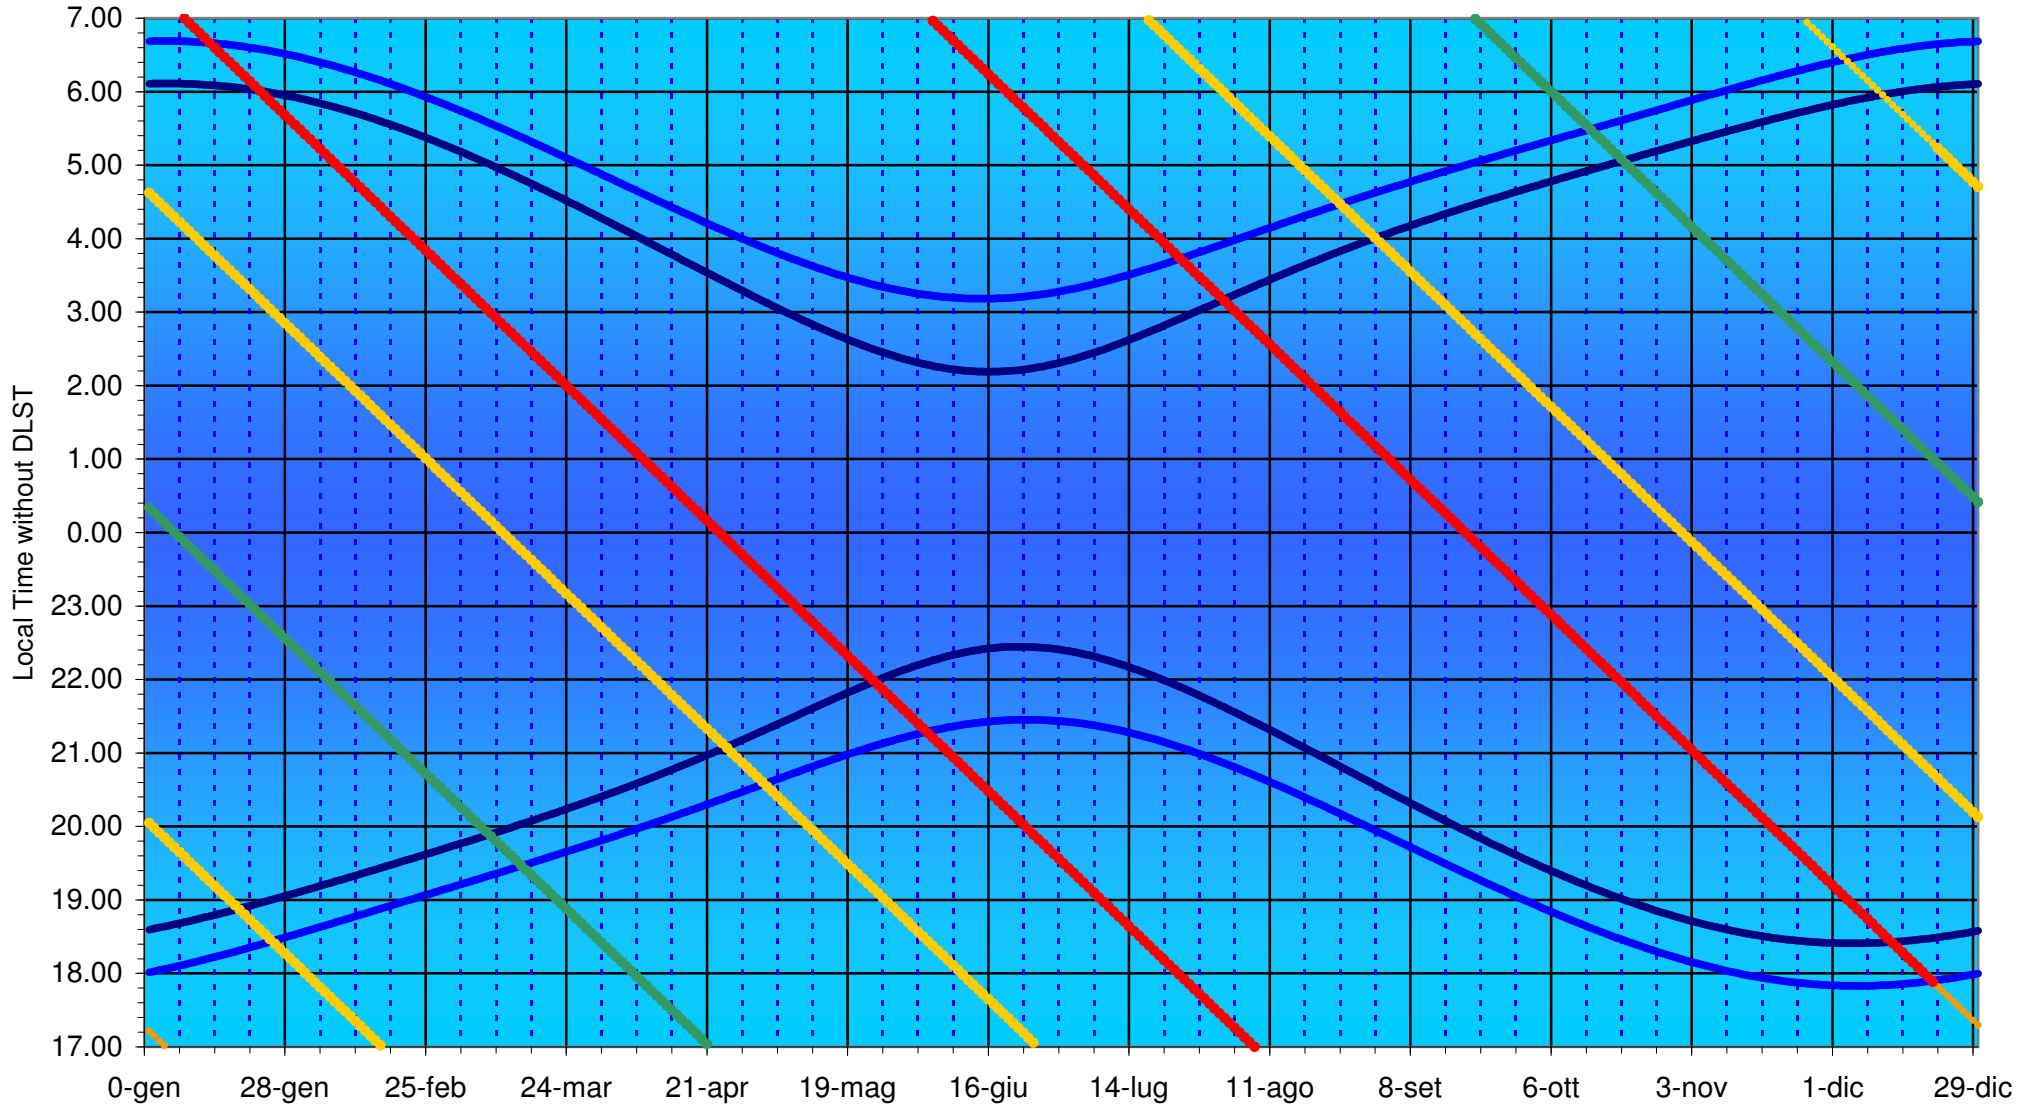

FG Gem

Red line = star's height 0°

Yellow line = star's height 30°

Green line = star's transit at the meridian